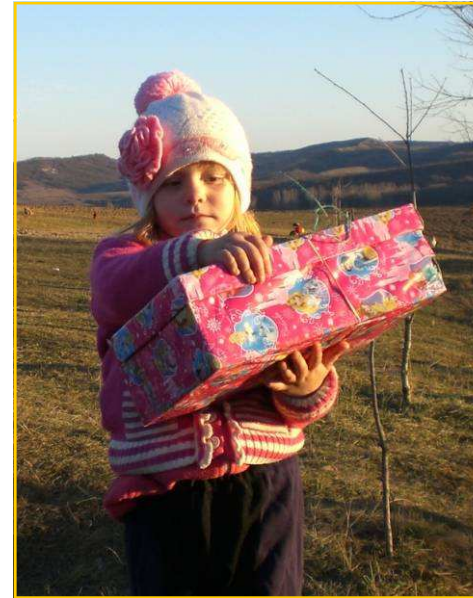

The Romanian Aid Foundation
and
Asociația Neemia
Joy in a Box, 2015

Each Christmas, the Romanian Aid Foundation and its local partner Asociația Neemia distributes Christmas gift boxes in north-eastern Romania. These boxes have been prepared by individuals, schools, churches, clubs and other groups in Britain, and have been sent to Dorohoi in time for distribution to needy people. The actual number of boxes was down on previous years but during December we were able to give out approximately 2,500 boxes to children in local kindergartens and to the needy families that have been registered with Asociația Neemia during the year. More photos are on online - perhaps you can spot your box there! Many thanks to all those who helped to bring joy at Christmas

A sample of Christmas gift boxes prepared by supporters of the Romanian Aid Foundation
Thank you for your generosity!